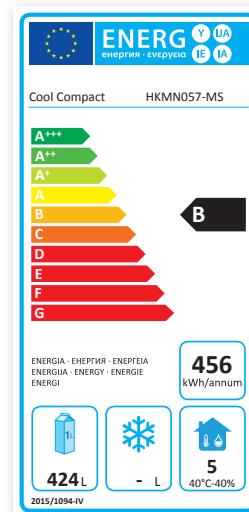

Refrigerator, inside and outside made of stainless steel (AISI 304), hygienic design, evaporator-free cooling compartment, with convection refrigeration and self-closing door, lockable.

The Electronic control is equipped with an automatically ECO-Mode, fan and defrost control by demand and an illuminated 3-digit LCD display. 90 mm insulation, cooling compartment with integrated shelving rails – no additional parts, recessed floor with hygienically rounded corners, door projection into the cooling compartment.

Temperatur: -2°C / +12°C
Abmessungen: 720 x 840 x 2050 mm (LxTxH)
Kapazität: 23 x GN2/1
Anschlusswert:
(Eigenkühlung) 230 V / 50 Hz / 2,0 A / 280 W
(Zentralkühlung) 150 W / 230 V
Energieverbrauch: 1,25 kWh/24 h
Kältemittel: R290 / 75 Gr
Kälteleistung: 340 W -10°C VT
Zubehör: 3 Tragroste,
CNS (1.4301 / AISI 304),
LED-Beleuchtung

Temperature: -2°C / +12°C
Dimensions: 720 x 840 x 2050 mm (LxDxH)
Capacity: 23 x GN2/1
Connected load:
(built-in cooling) 230 V / 50 Hz / 2,0 A / 280 W
(remote cooling) 150 W / 230 V
Energy consumption: 1,25 kWh/24 h
Refrigerant: R290 / 75 g
Refrigeration output: 340 W -10°C evap. temp.
Accessories: 3 racks,
stainless steel (AISI 304),
LED-illumination